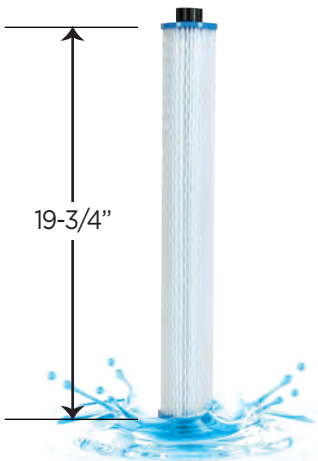

CLEANABLE + REUSABLE = ECONOMICAL

Clearly the **BEST**

POOL & SPA FILL FILTERS

19-3/4"

C-2698

8 Square Feet of Filter Area.
Ideal for In-Ground Pools
or Swim Spas

Filter Your Water Before it Enters Your Pool or Spa

- 💧 Hose Attachment Built Into the Filter
- 💧 Environmentally Friendly and Cleanable, Reusable Material
- 💧 Helps Clean Tap, Ground and Well Water when Filling or Topping off your Above-Ground or In-Ground Pool, Swim Spa or Spa