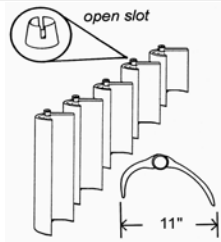

FG-1000

Vertical DE Grids: Full

FG-100x