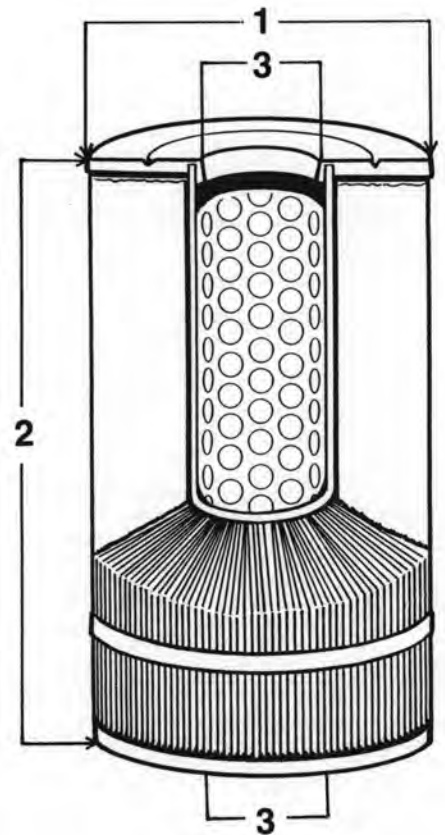

Unna

REPLACEMENT GUIDE 2023

END CAP CONFIGURATIONS

HOW TO FIND A FILTER CARTRIDGE REPLACEMENT USING THE UNICEL REPLACEMENT GUIDE

1. Measure the outside diameter of the cartridge (in inches, +/- 1/32").
2. Measure the cartridge length (in inches, +/- 1/16") including end caps but excluding any handles or other extensions. Unicel recommends measuring through the center (if possible) rather than along the outside edge.
3. Identify the cartridge outside edge end cap configuration using the chart on the opposing page. If the top and/or bottom is "open," measure the inside diameter (in inches, +/- 1/32") of the top and/or bottom.
4. Record the OEM name and model of the filter the cartridge came out of (if possible).
5. Count the number of pleats (+/- 2) and note whether there is a center core or not.

The information gathered in 1-5 above can then be used to identify a proper replacement. On pages 1 to 21 of the Replacement Guide, Unicel cartridges are grouped into "series" based on the outer diameter (O.D.) of the cartridge. For example, the 2000 Series is comprised of cartridges between 2 and 2.99 inches in O.D.; the 9000 Series is comprised of cartridges with an O.D. of 9 inches or greater. *Note that if the cartridge O.D. is either, for example, 4-15/16" or 6-15/16" it may be necessary to check the next series, the 5000 Series and 7000 Series, respectively.*