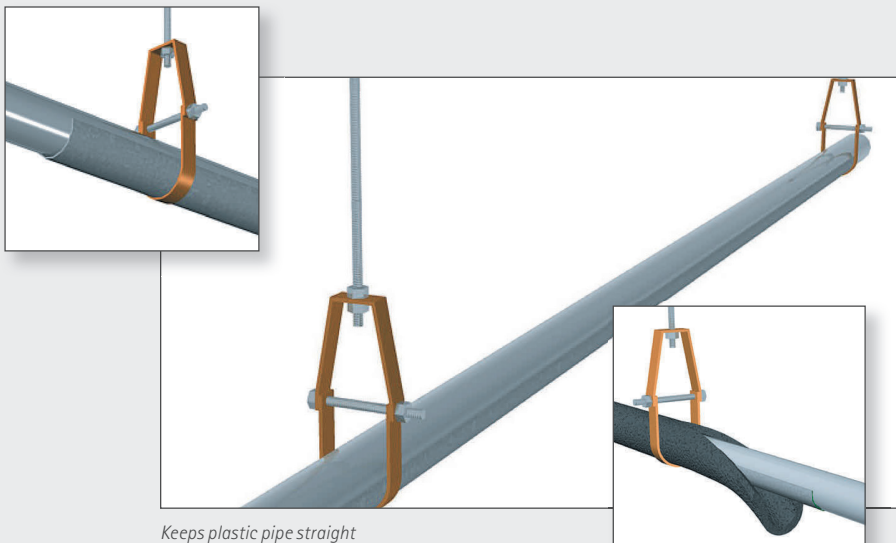

Installation Technique

Use normal hanging methods

Keeps plastic pipe straight

Insulate over plastic pipe and Pipe Reinforcement

United States of America Canada

Walraven, Inc.

2605 East Oakley Park Road
Suite B
Walled Lake (Detroit), MI 48390 (US)
Toll free +1 877 729 9259
Phone +1 248 374 3100
Fax +1 248 374 3232
info@walraven-usa.com

Walraven Group

Mijdrecht (NL) · Tienen (BE) · Bayreuth (DE)
Grenoble (FR) · Banbury (GB) · Madrid (ES)
Barcelona (ES) · Mladá Boleslav (CZ)
Kraków (PL) · Kyiv (UA) · Moscow (RU)
Detroit (US) · Shanghai (CN)

walraven-usa.com

Your wholesaler: