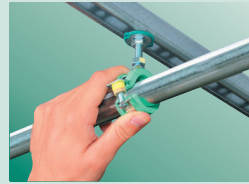

BIS Pipe Reinforcement

Snap plastic pipe or tubing into BIS Pipe Reinforcement

Premount BISMAT™ 5000 clamps on strut or rail

Place reinforced pipe into clamp

Patented quick-closing feature allows for one-handed operation

Final tighten assembled clamp

Provides Continuous Support of Plastic Pipe!

- Extends distance between supports – Hang like copper
- Keeps plastic pipe straight
- For new installations – use plastic pipe and hang like copper
- For re-piping installations – use plastic pipe and the existing hangers
- Reduces and controls direction of pipe expansion
- Self-gripping – Snap-on effect
- Reinforcement fits inside insulation

BIS Pipe Reinforcement

Features and benefits

- Supplied in 10 foot lengths (easy to handle)
- With "snap-on effect" for extra grip
- Material: steel, pre-galvanized
- Can be cut with hand tools

Part No.	Tube Size	IPS Size	Bundle (small)
PSU050	1/2		50 ft
PSU075	3/4	1/2"	50 ft
PSU100	1	3/4"	50 ft
PSU125	1 1/4	1"	50 ft
PSU150	1 1/2	1 1/4"	50 ft
PSU200	2		50 ft
PSU300	3		50 ft