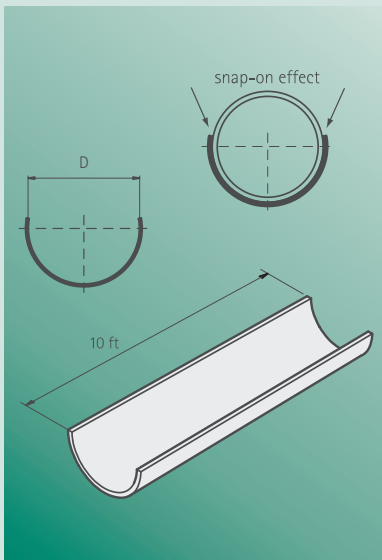

BIS Pipe Reinforcement

Snap plastic pipe or tubing into BIS Pipe Reinforcement

Premount BISMAT™ 5000 clamps on strut or rail

Place reinforced pipe into clamp

Patented quick-closing feature allows for one-handed operation

Final tighten assembled clamp

Provides Continuous Support of Plastic Pipe!

- Extends distance between supports – Hang like copper
- Keeps plastic pipe straight
- For new installations – use plastic pipe and hang like copper
- For re-piping installations – use plastic pipe and the existing hangers
- Reduces and controls direction of pipe expansion
- Self-gripping – Snap-on effect
- Reinforcement fits inside insulation

BIS Pipe Reinforcement

Features and benefits

- Supplied in 10 foot lengths (easy to handle)
- With "snap-on effect" for extra grip
- Material: steel, pre-galvanized
- Can be cut with hand tools

Part No.	Tube Size	IPS Size	Bundle (small)
PSU050	1/2		50 ft
PSU075	3/4	1/2"	50 ft
PSU100	1	3/4"	50 ft
PSU125	1 1/4	1"	50 ft
PSU150	1 1/2	1 1/4"	50 ft
PSU200	2		50 ft
PSU300	3		50 ft