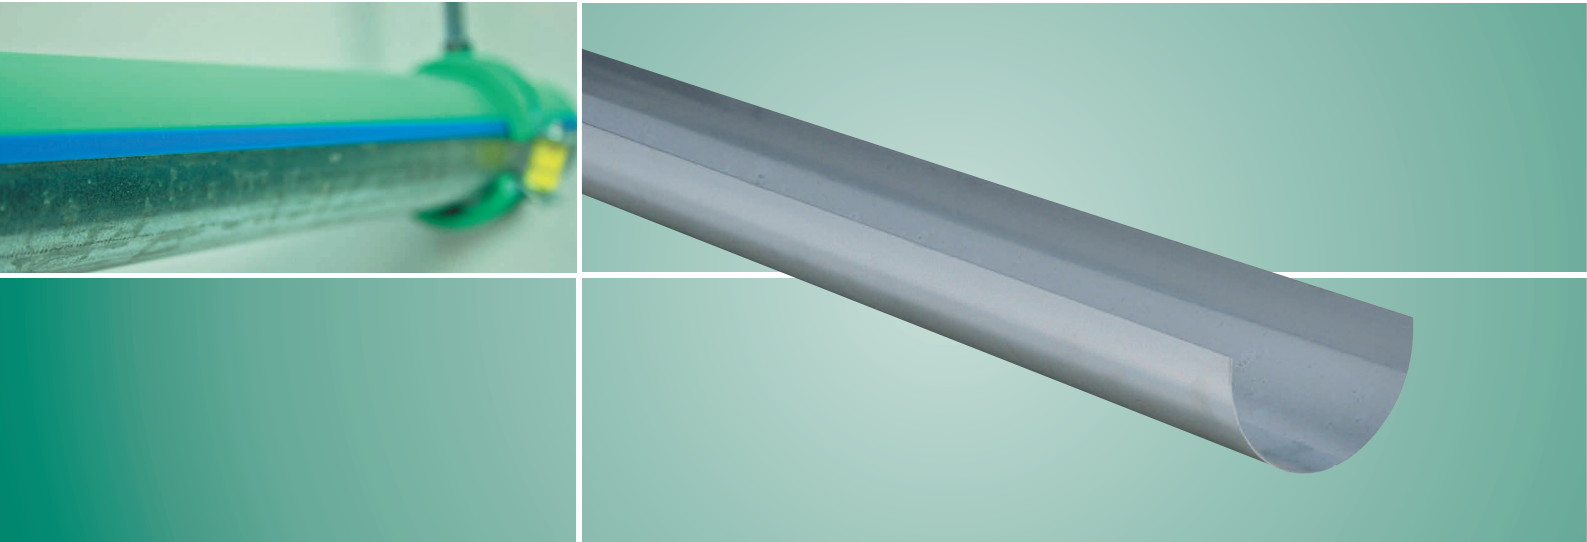

BIS Pipe Reinforcement

Snap plastic pipe or tubing into BIS Pipe Reinforcement

Premount BISMAT™ 5000 clamps on strut or rail

Place reinforced pipe into clamp

Patented quick-closing feature allows for one-handed operation

Final tighten assembled clamp

Provides Continuous Support of Plastic Pipe!

- Extends distance between supports – Hang like copper
- Keeps plastic pipe straight
- For new installations – use plastic pipe and hang like copper
- For re-piping installations – use plastic pipe and the existing hangers
- Reduces and controls direction of pipe expansion
- Self-gripping – Snap-on effect
- Reinforcement fits inside insulation

BIS Pipe Reinforcement

Features and benefits

- Supplied in 10 foot lengths (easy to handle)
- With "snap-on effect" for extra grip
- Material: steel, pre-galvanized
- Can be cut with hand tools

Part No.	Tube Size	IPS Size	Bundle (small)
PSU050	1/2		50 ft
PSU075	3/4	1/2"	50 ft
PSU100	1	3/4"	50 ft
PSU125	1 1/4	1"	50 ft
PSU150	1 1/2	1 1/4"	50 ft
PSU200	2		50 ft
PSU300	3		50 ft