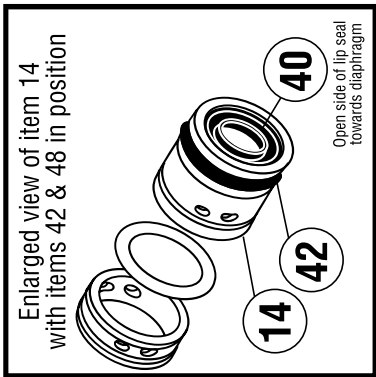

# PARTS LIST - BOLTED PLASTIC

A100-\*P\*-\*\*\*\*-\*\*\*

ITEM	DESCRIPTION	QTY	PUMP MODEL	PART NO.	MATERIAL
1	AIR VALVE END PLUG	1	ALL MODELS	11703-60	Polypropylene
2	AIR VALVE SPOOL	1	ALL MODELS	10480-31	Acetal
4	AIR VALVE GASKET	1	ALL MODELS	12116-19	Nitrile
5	SHUTTLE PLATE	1	ALL MODELS	10416-77	Ceramic
6	SHUTTLE	1	ALL MODELS	10415-00	Special
7	AIR VALVE BODY	1	ALL MODELS	11614-60	Polypropylene
8	SLT WSHR (#8 X 1") SCREW	8	ALL MODELS (NON-PTFE COATED)	12525-26	Stainless Steel
9	SPLIT LOCKWASHER (3/8")	16	ALL MODELS (NON-PTFE COATED)	12316-26	Stainless Steel
10	FLAT WASHER (1/4")	4	ALL MODELS (NON-PTFE COATED)	12300-26	Stainless Steel
11	CAP SCREW (1/4" X 5")	4	ALL MODELS (NON-PTFE COATED)	12512-26	Stainless Steel
12	FLAT WASHER (3/8")	64	ALL MODELS (NON-PTFE COATED)	12303-26	Stainless Steel
13	DIAPHRAGM ROD (Short)	1	ALL MODELS	*	Stainless Steel
14	END SPACER (Pilot Sleeve)	2	ALL MODELS	10204-40	Polypropylene
15	DIAPHRAGM ROD (Long)	1	ALL MODELS	*	Stainless Steel
16	BOLT (5/16" X 2-1/4")	16	ALL MODELS (NON-PTFE COATED)	12547-26	Stainless Steel
17	HEX NUT (1/4" - 20)	4	ALL MODELS (NON-PTFE COATED)	12600-26	Stainless Steel
18	HEX NUT (5/16" - 18)	16	ALL MODELS (NON-PTFE COATED)	12601-26	Stainless Steel
19	O-RING (Manifolds)	4	A100-*P*-****N-*** A100-*P*-****V-*** A100-*P*-****E-*** A100-*P*-****T-***	11940-11 11940-13 11940-15 11940-17	Nitrile Viton®/FKM EPDM PTFE
20	BOLT (3/8" X 2-1/4")	16	ALL MODELS (NON-PTFE COATED)	12544-26	Stainless Steel
21	HEX NUT (3/8" - 16)	16	ALL MODELS (NON-PTFE COATED)	12602-26	Stainless Steel
23	SUCTION MANIFOLD	1	A100-*PP-****-*** A100-*PK-****-***	10555-40 10555-56	Polypropylene PVDF
24	SELF TAP SCREW (#6 X 1/2")	6	ALL MODELS	12510-26	Stainless Steel
25	LOCK WASHER (1/4")	4	ALL MODELS	12350-26	Stainless Steel
26	VALVE SEAT	4	A100-*PP-**P*-*** A100-*PK-**K*-***	10907-40 10907-56	Polypropylene PVDF
27	BALL	4	A100-*P*-*V**-*** A100-*P*-*G**-*** A100-*P*-*S**-*** A100-*P*-*3**-*** A100-*P*-*T**-***	11008-13 11008-19 11008-23 11008-26 11008-45	Viton®/FKM Geolast® Santoprene® Stainless Steel PTFE
28	OUTER CHAMBER	2	A100-*PP-****-*** A100-*PK-****-***	10721-40 10721-56	Polypropylene PVDF
29	OUTER DIAPHRAGM PLATE	2	A100-*PP-****-*** A100-*PK-****-***	11204-40 11204-56	Polypropylene PVDF
30	OVERLAY (PTFE ONLY)	2	A100-*P*-T***-***	11406-59	PTFE
31	DIAPHRAGM	2	A100-*P*-V***-*** A100-*P*-G***-*** A100-*P*-S***-*** A100-*P*-T***-***	10605-13 10605-19 10605-23 10605-23	Viton®/FKM Geolast® Santoprene® Santoprene®